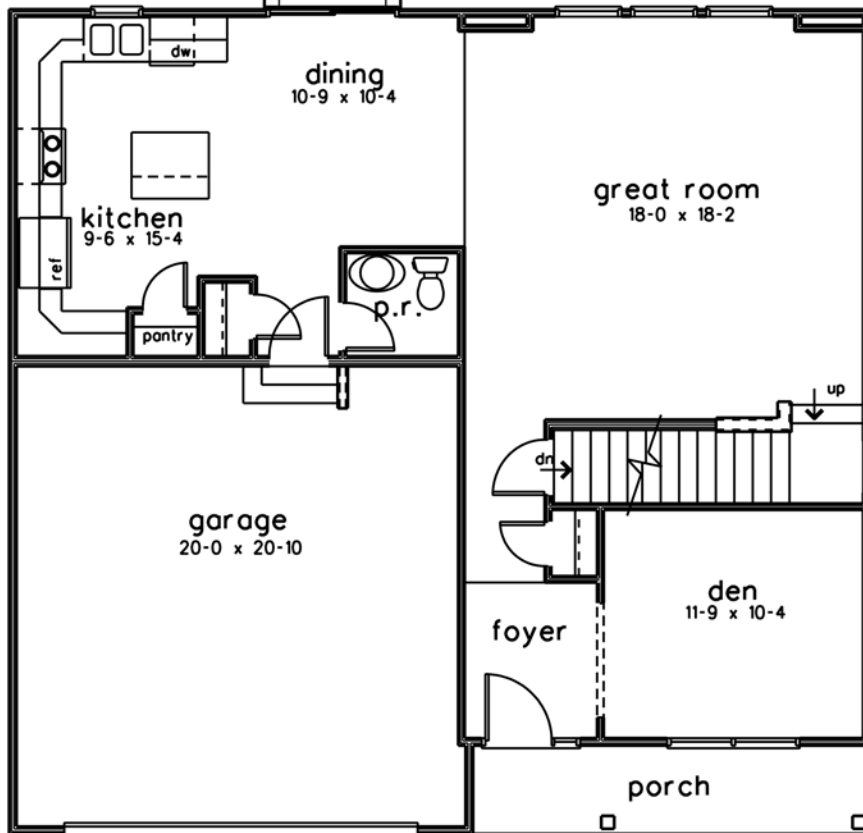

UPPER LEVEL FLOOR PLAN

MAIN LEVEL FLOOR PLAN

**AIRHART CONSTRUCTION**  
 600 E. ROOSEVELT RD. WEST CHICAGO, IL 60656 (630) 595-3000

SCALE: NOT TO SCALE	DRAWN BY:
DATE:	
The Carlton	DRAWING NUMBER: